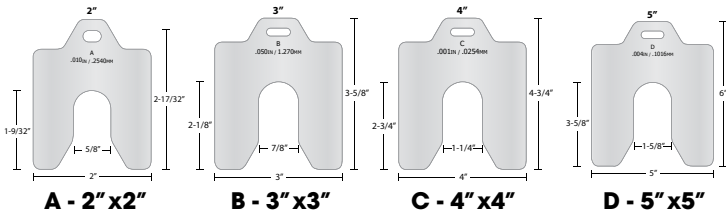

Conhagen Quik-Shim Kits

Shim material is 302/304 Stainless Per AMS 5513/5906