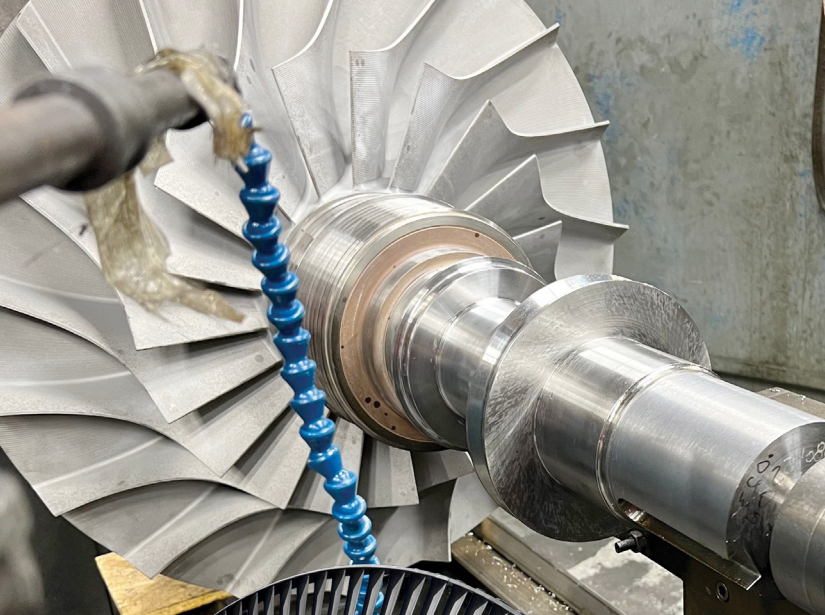

PUMPS

Conhagen offers comprehensive pump repair and maintenance services to keep your operations running efficiently. We specialize in overhauls, rebuilds, and upgrades for a wide range of pump types, ensuring peak performance and reliability. Our expert technicians bring decades of experience to troubleshoot and resolve any pump issue, reducing downtime and extending equipment life.

- Horizontal Split-Case Pumps
- Vertical Split-Case (Barrel) Pumps
- Multi-Stage Pumps
- Vertical & Positive Displacement Pumps

COMPRESSORS

Conhagen provides top-tier service for centrifugal, reciprocating, and rotary compressors. Our skilled team performs everything from routine maintenance to complete overhauls. We ensure your compressors deliver consistent, reliable performance by reducing mechanical wear and extending their operational life. Conhagen's precision engineering ensures that your equipment operates efficiently with minimal downtime.