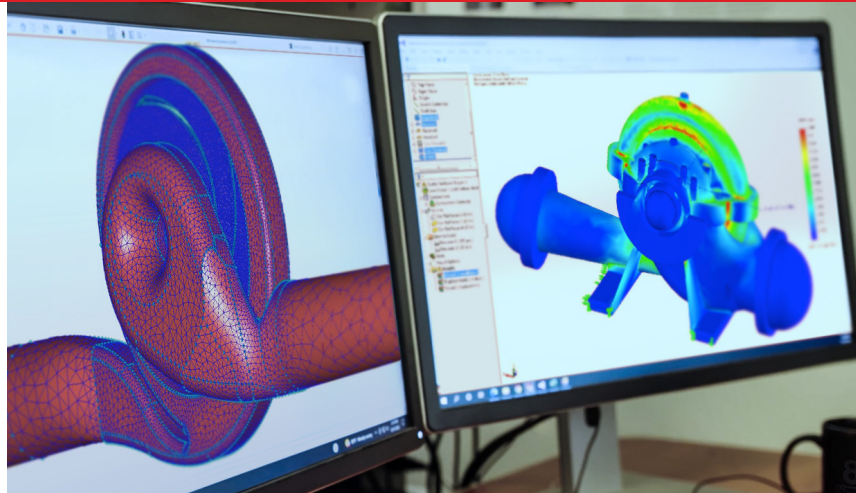

ENGINEERING

At Conhagen, our engineering team is committed to providing innovative, cost-effective solutions tailored to your unique needs. From reverse engineering to custom modifications and upgrades, we focus on improving the performance, reliability, and efficiency of your equipment.

Through Conhagen's Mechanical Engineering, Design, and Solutions Group (MEDS), clients gain direct access to advice on re-rates, upgrades, retrofits, material selection, and on-site pump system analysis.

- Reverse Engineering
- CAD Modeling of Pumps / Stations
- CFD Analysis
- Vibration Analysis & Rotordynamic Analysis
- Drop-in Replacement Pumps & Rerates
- Piping Strain Assessments
- Customer Equipment Operation Training